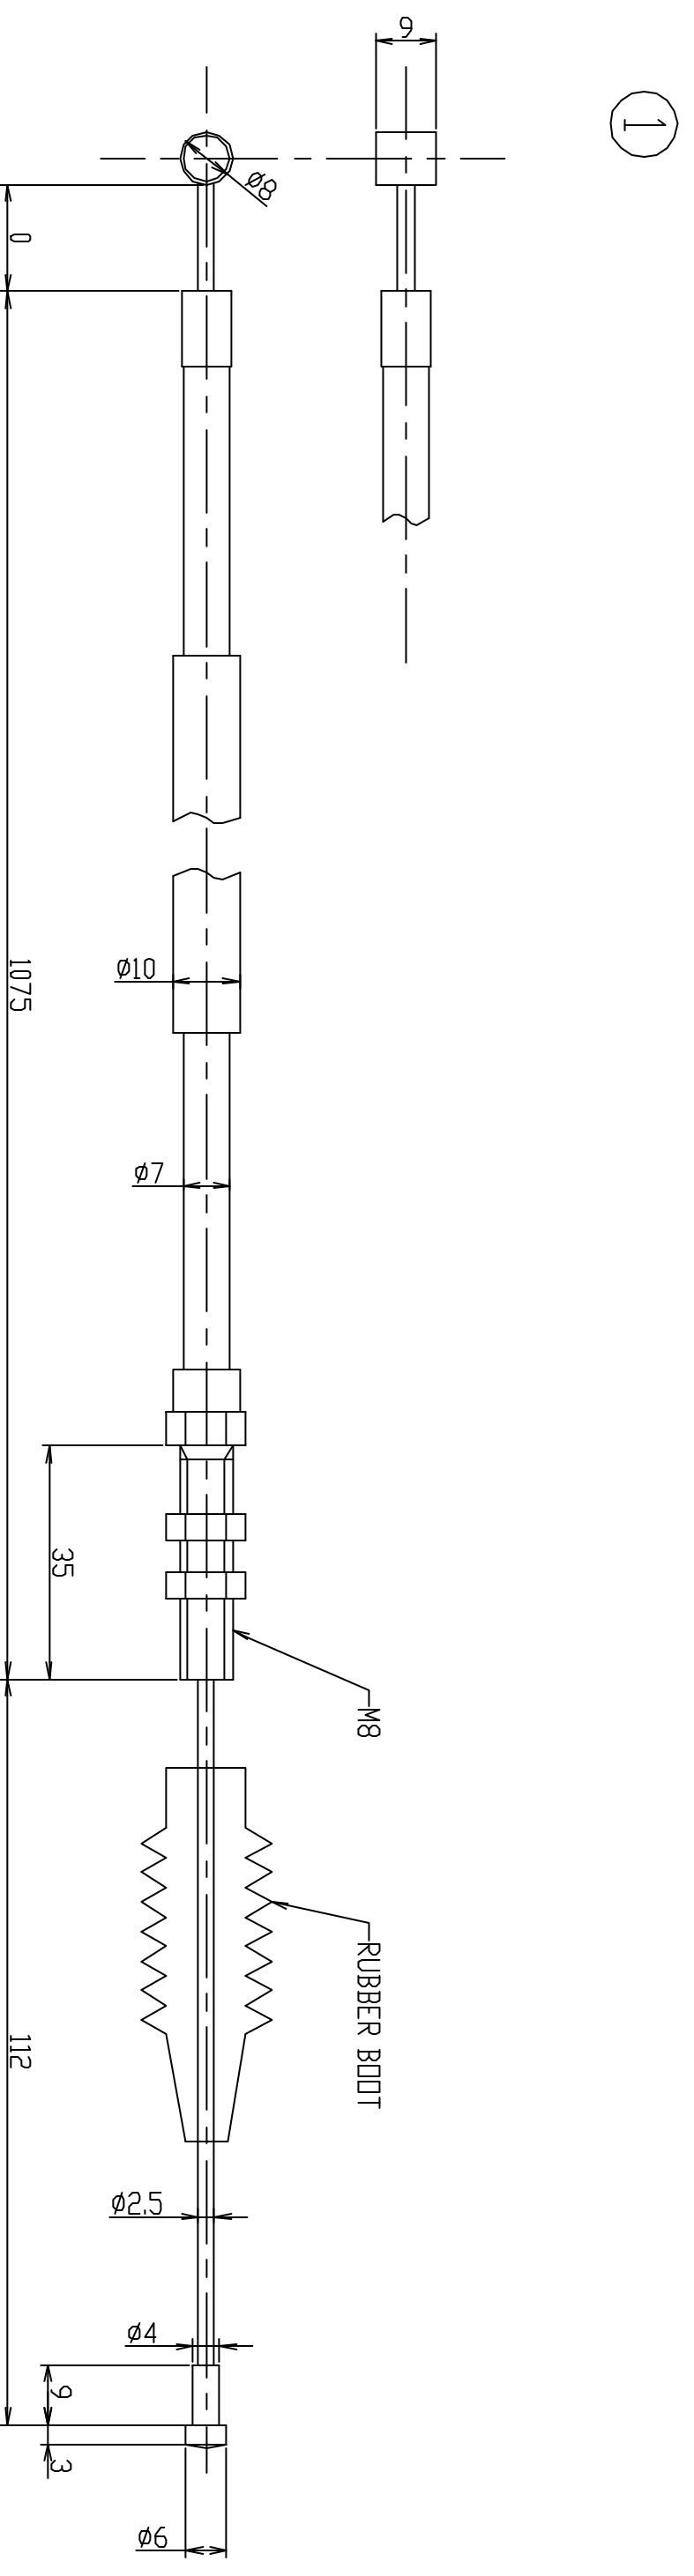

PLAN RECORD			
REV.	REMARKS	DATE	APPROVED

MARK	DESCRIPTION	MATERIAL	QTY	PER PIECE	TOTAL	REMARKS
1	WIRE ASSY	-	1			

TITLE						
SR500 FRONT BRAKE WIRE						

GENERAL MANAGER	SENIOR MANAGER	MANAGER	APPROVED	CHECKED	DRAWN	
T.Mitsuyasu				A.Shin		
SCALE	S=1/1	DATE	2006,04,23	DRAWING No.	0604003	
HAHAHA MOTOR					SPECIFIED No.	1JN-26341-00