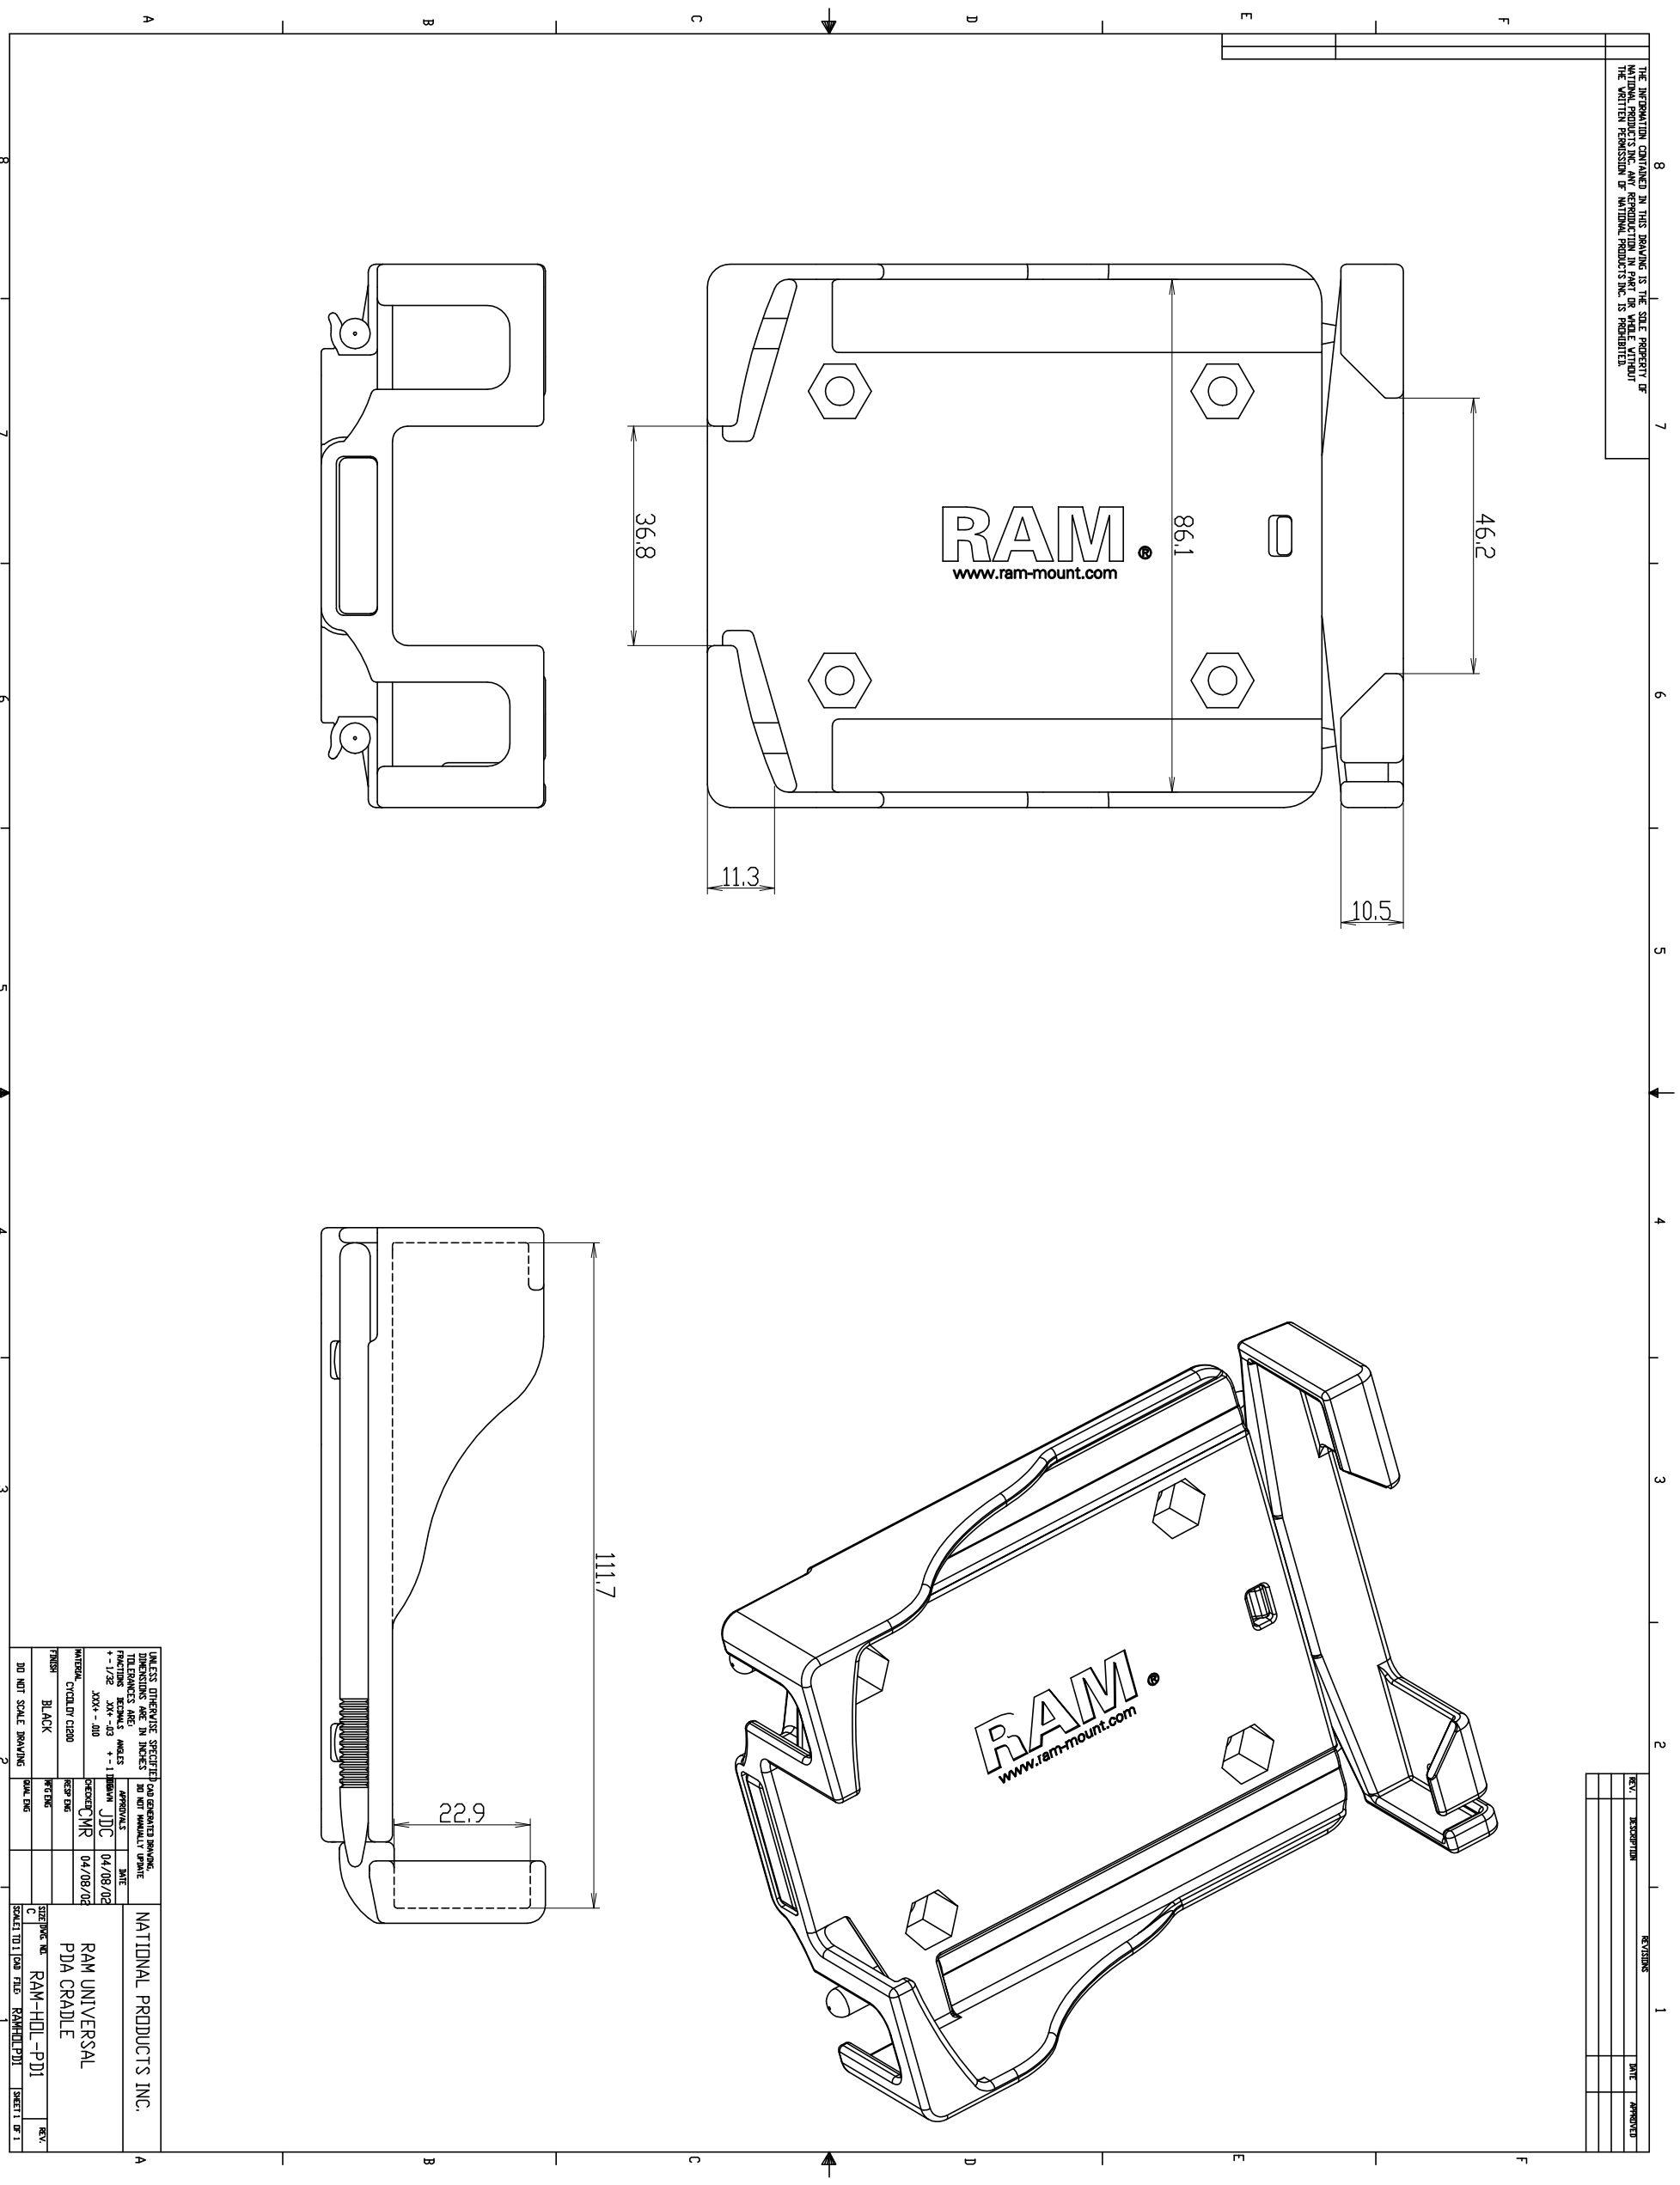

REV.	DESCRIPTION	DATE	APPROVED

UNLESS OTHERWISE SPECIFIED, DIMENSIONS ARE IN INCHES.		NATIONAL PRODUCTS INC.	
DATE	04/08/02	REV.	C
APPROVED	JJC	DATE	04/08/02
DESIGNED	CMR	REV.	
CHECKED		DATE	
DATE		REV.	
FINISH	BLACK	DATE	
SCALE	1:1	REV.	
DRAWN BY: RAM-HDL-PDI		SHEET 1 OF 1